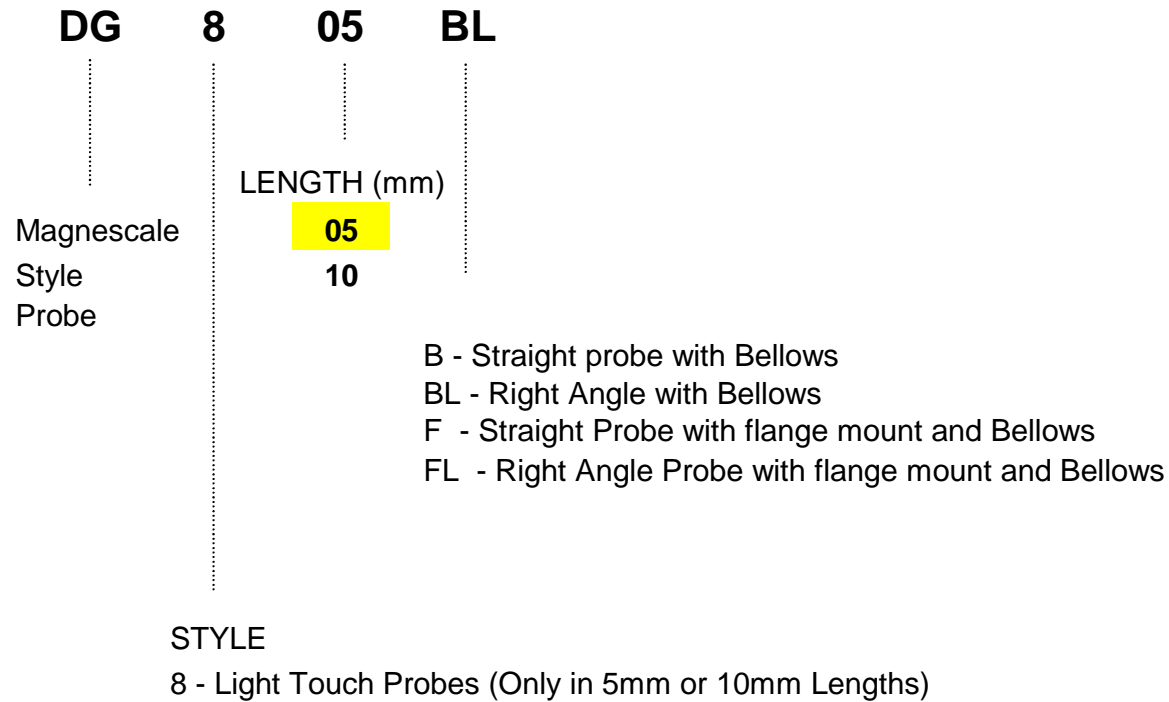

# SONY DG CONFIGURATION (8mm diameter design)

**NOTES: DG805 only comes in right angle versions (BL or FL)**